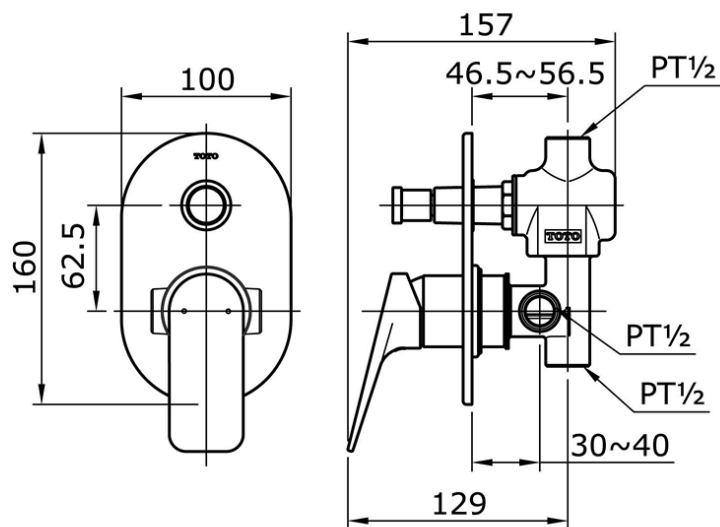

TX442SRSN

IDR 1,710,000.00

Single Lever Bath & Shower Mixer With Diverter

Min Water Pressure: 0.05 MPa

Max Water Pressure: 0.75 MPa

Some products may not be available in your area

Prices indicated are manufacturer's suggested retail price, prices may change anytime without notice.